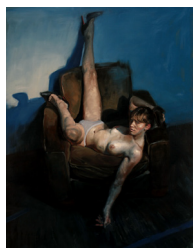

RATI WITH GLAZED DEITY

2010
Oil on Linen
54 x 40 inches

AGUA ROSA

2008
Oil on Linen
64 x 48 inches

CANDY

2012
Oil on Linen
54 x 40 inches

FBF-2

2014
Oil on Canvas
10 x 8 inches