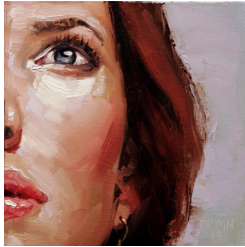

2005
Oil on Linen
52 x 37 inches

SEATED TWINS

2005/06
Oil on Linen
52 x 74 inches

POLE DANCER, AMBER

2011
Oil on Linen
54 x 40 inches

AMERICAN STANDARD

2013
Oil on Linen
54 x 40 inches

JORG DUBIN: A SURVEY

ROUND MIDNIGHT

2021
Oil on Linen
52 x 40 inches

JORG DUBIN: A SURVEY

FBF-411

2013
Oil on Canvas
8 x 8 inches

COMMAND & CONTROL

2008
Oil on Linen
72 x 48 inches

PRINCESS