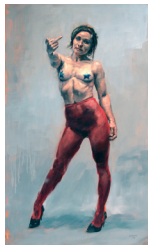


JORG DUBIN: A SURVEY

DISTRESSED

2022
Oil on Linen
52 x 36 inches

THE ORANGE STAND

2020
Oil on Linen
84 x 60 inches

F.U.D.T

2018
Oil on Linen
54 x 32 inches

A HOUSE DIVIDED

2020
Oil on Linen
56 x 30 inches

THAT RIGHT EYE AGAIN

2022
Oil on Linen
8 x 6 inches

JORG DUBIN: A SURVEY

CLOSED

2020
Oil on Linen
52 x 34 inches

M.A.G.A: A Portrait

2018
Oil on Linen
60 x 48 inches

SUPREME DECISION

2020
Oil on Linen
54 x 30 inches

FBF-1

2014
Oil on Linen
10 x 8 inches

THE BIRTH OF VENUS

2011
Oil on Linen
54 x 40 inches

JORG DUBIN: A SURVEY

*GIRL WITH A GOLDEN
PHALLUS*